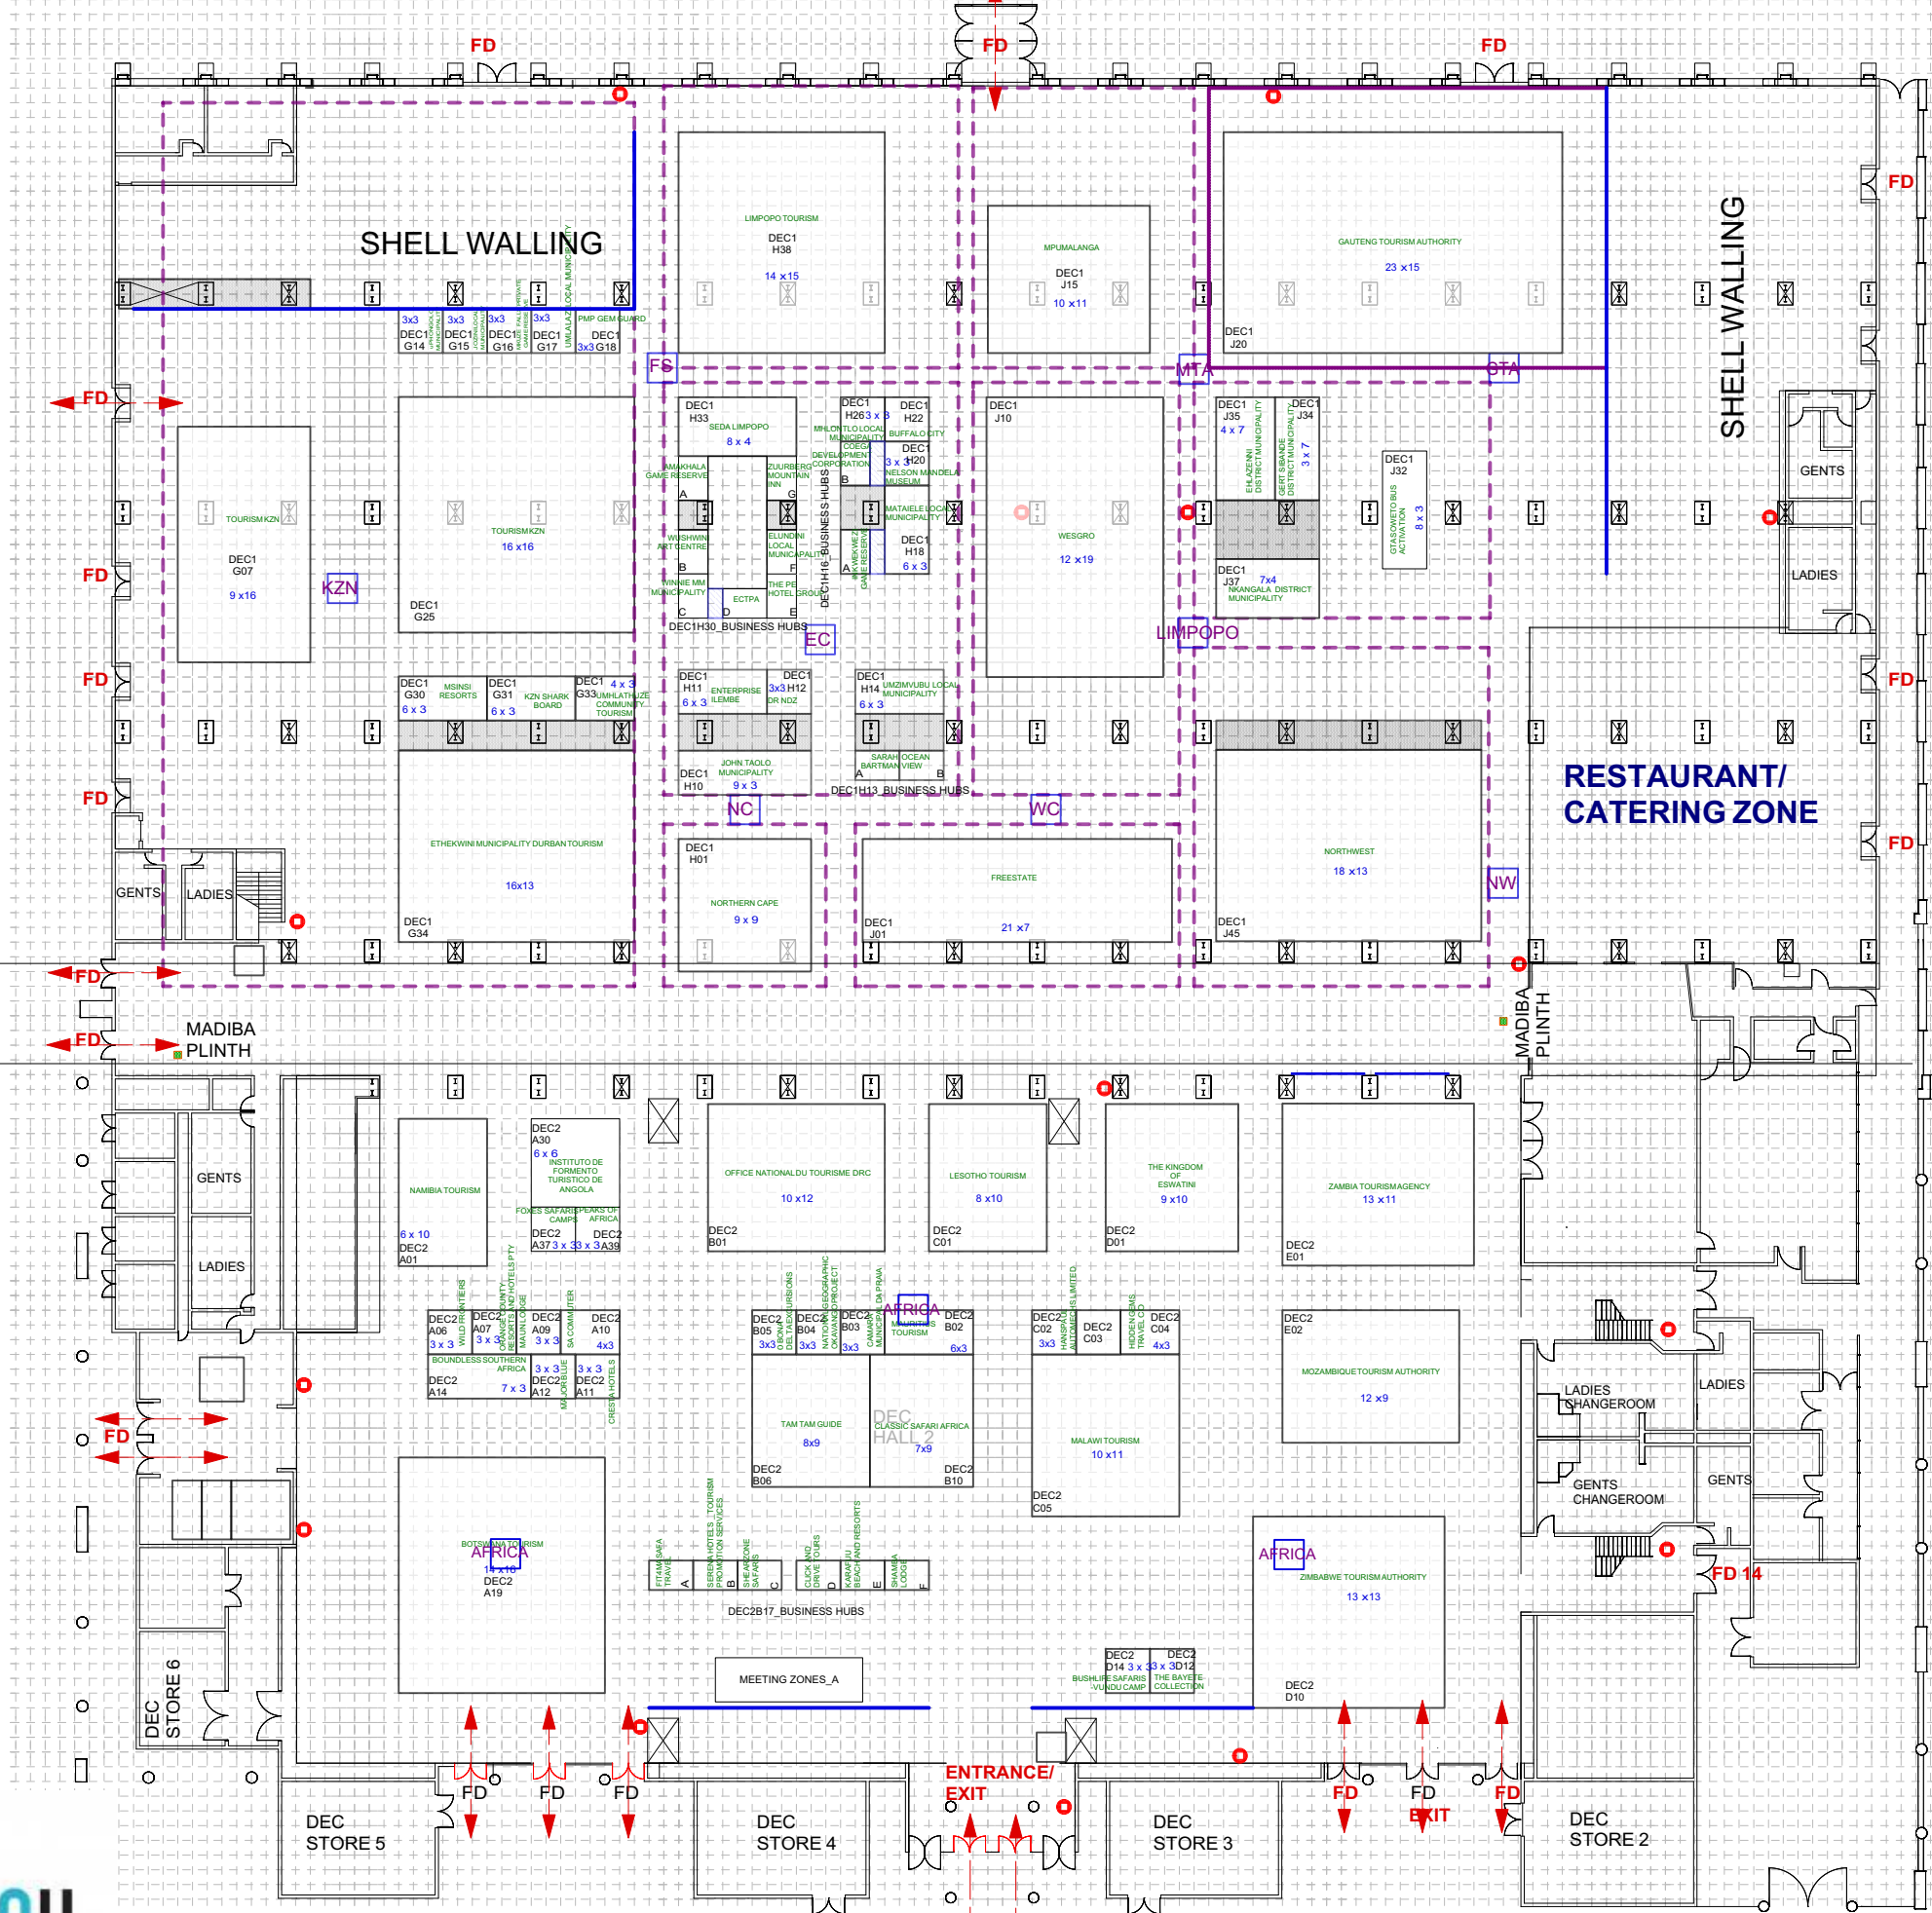

TO MINISTRALS AND ICC

LEGEND

- POSSIBLE AREAS
- WALLED OFF COLUMN AREAS (COULD BE CONVERTED TO STORAGE)
- BASIC SHELL SCHEME
- EXECUTIVE PACKAGE
- FLOOR SPACE PACKAGE
- SILVER SHELL SCHEME PACKAGE
- MEETING HUB
- 2 X MADIBA PLINTHS (500MM X 500MM)
- 12 X AERIAL BRANDED CUBES
- SHELL WALLING TO BLOCK OFF AREAS IN HALLS ±113,5M TBC

HALL 1

HALL 2

Floor Layout

1:500
GRID 1 BLOCK = 1MX1M

LAYOUT:DBN DEC HALL 1/2 PACKAGES

AFRICA'S TRAVEL INDABA 2022
DURBAN ICC/DEC/WALNUT ROAD, 3-5MAY
AE: Phetogo Kubheka
DESIGNER: Rene' Fielies